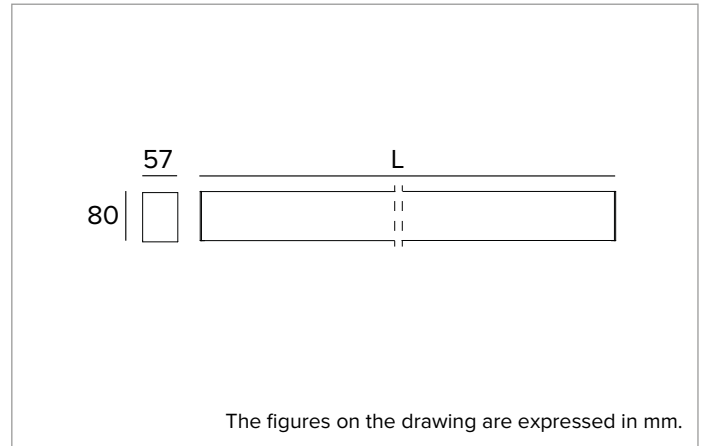

T022MX840ELPW | LOGICO EASY Stand Alone 57 - UGR19

Linear stand alone LED fixture for ceiling mounted or suspension installation. Emergency version

		4000K	H(m)	D1(m)	D2(m)	E _{max} (lx)
		Ra80	83°	89°		
Fixture Power	34W	1	1.78	1.97	1752	
Source Flux	3172lm	2	3.56	3.94	438	
Fixture Flux	3172lm	3	5.33	5.91	195	
Efficacy	93lm/W	4	7.11	7.88	110	
G0300	I _{max} =552cd/klm	I _{max}	1752cd	5	8.89	9.85 70

Painted extruded aluminium body with 57mm section and polycarbonate end caps. Upper closing screen in white PVC.

Colour and finish: White

Dimensions: L=2340mm

Weight: 5.595Kg

Version: LINEAR

Degree of protection: IP40